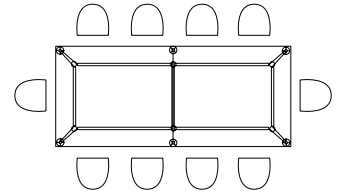

## SEATING CONFIGURATIONS

### RECTANGULAR TABLES

**1800mm Wide**  
800mm Deep

**2000mm Wide**  
800 and 1000mm Deep

**2800mm Wide**  
1200 and 1400mm Deep

**3200mm Wide**  
1200 and 1400mm Deep

**3600mm Wide**  
1200 and 1400mm Deep