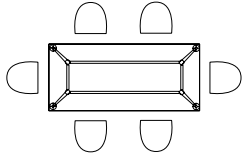

SPIRE

SEATING CONFIGURATIONS

RECTANGULAR TABLES

1800mm Wide
800mm Deep