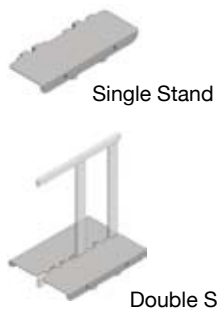

SMARTTOP SINGLE, CENTRAL

W x D x H (mm)		Code	QS	Grp A	RRP
1200 x 600 x 725	Central	SMRE12SIC	○	●	£1031.30

SMARTTOP DOUBLE (1650MM)

Left Hand

Right Hand

W x D x H (mm)		Code	QS	Grp A	RRP
1650 x 600 x 725	Left Hand	SMRE16DBL	○	●	£1965.59
1650 x 600 x 725	Right Hand	SMRE16DBR	○	●	£1965.59

SMARTTOP DOUBLE (1800MM)

Left Hand

Right Hand

W x D x H (mm)		Code	QS	Grp A	RRP
1800 x 600 x 725	Left Hand	SMRE18DBL	○	●	£1997.92
1800 x 600 x 725	Right Hand	SMRE18DBR	○	●	£1997.92

QS: Quick Ship | GROUP A: Subject to a longer lead time.

The compact SmartTop design provides a secure dual use desk solution.

Single SmartTops centered in white with silver frames shown with Brandon task chairs.

CPU STANDS

- Available
- Not Available

CPU Option	Description	Colour	Code	QS	Grp A	RRP
Single Stand	578 x 225 x 62, attaches to bottom of cantilever end frame.	–	STSSSL	○	●	£97.02
Double Stand	578 x 426 x 62, attaches to bottom of cantilever end frame.	–	STDSSL	○	●	£194.04