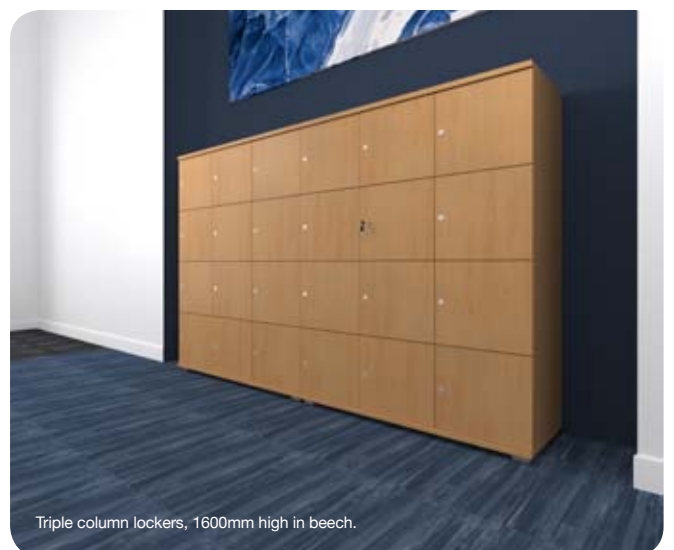

##### Wood Finishes

**BI** Birch

**MA** Maple

**WA** Walnut

**BE** Beech

**WH** White

**LO** Light Oak

Wood finishes are heat, stain and scratch resistant when used for their intended purposes.