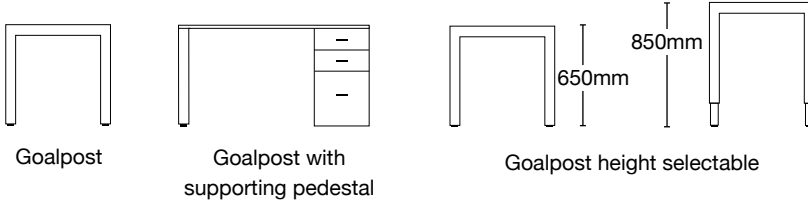

FEATURES & DETAILS

DESK SHAPES

Wave
(Left hand shown)

Rectangular

SPECIFICATION

- Floating desktop design made from 25mm grade E1 melamine faced high density particle board.
- A strong goalpost frame provides stability.
- A straight modesty panel is available to purchase separately for goalpost and height selectable frames.
- A curved modesty panel is available for pedestal supporting desks.

CABLE MANAGEMENT

- Cable management trays are available to purchase separately.

CABLE PORTS

- All desks feature two white round cable ports. Two round cable ports are built into the supporting and 800mm desk high pedestals as part of the cable management system.

PEDESTAL SPECIFICATION

- 25mm top and drawer fronts with an 18mm unit.
- Silver bar handles.
- Mobile under desk pedestals have castors as standard.
- Desk high pedestals have feet as standard.
- Pedestal supporting desks and 800mm desk high pedestals feature twin cable ports and an additional cable dump panel at the back of the pedestal.

FRAME OPTIONS

Goalpost

Goalpost with supporting pedestal

Goalpost height selectable

METAL & WOOD FINISHES

QS: Quick Ship | **GROUP A:** Subject to a longer lead time.

QUICK SHIP

Not Available

GROUP A

Metal Finishes