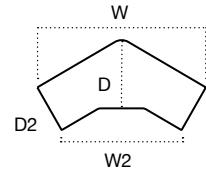

PRACTICAL STYLE

- 360° design.
- Wide range of desk formats.
- Height selectable frame (from 650 to 850mm) available.
- Cable management available.
- Matching meeting points and pedestals.

Duty rectangular desk with pedestal supporting leg and modesty panel is shown centre with Duty crescent desks with desk high pedestals all in beech with white frames. All desks feature Moulton task chairs. In addition, a Spire circular meeting table with a bespoke colour top and a white frame with Lingwood stools (K leg style, beech)

FEATURES & DETAILS

DESK SHAPES

Crescent
(Left hand shown)

Universal Crescent

Wave
(Left hand shown)

Rectangular

Delta

SPECIFICATION

- Floating desktop design made from 25mm grade E1 melamine faced high density particle board.
- A strong goalpost frame provides stability.
- A straight modesty panel is available to purchase separately for goalpost and height selectable frames.
- A curved modesty panel is available for pedestal supporting desks.

WAVE DESK

Left hand shown

W x D x D2 x H (mm)	QS	Grp A	Standard Frame	RRP	Height Selectable	RRP	
1400 x 1000 x 800 x 740	LH	○	●	DUWV14SFL	£348.00	DUWV14HSL	£657.00
1600 x 1000 x 800 x 740	LH	○	●	DUWV16SFL	£372.00	DUWV16HSL	£681.00
1800 x 1000 x 800 x 740	LH	○	●	DUWV18SFL	£396.00	DUWV18HSL	£705.00
1400 x 1000 x 800 x 740	RH	○	●	DUWV14SFR	£348.00	DUWV14HSR	£657.00
1600 x 1000 x 800 x 740	RH	○	●	DUWV16SFR	£372.00	DUWV16HSR	£681.00
1800 x 1000 x 800 x 740	RH	○	●	DUWV18SFR	£396.00	DUWV18HSR	£705.00