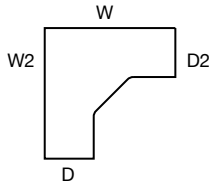

Universal Crescent