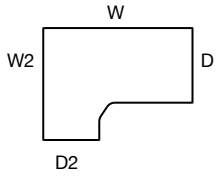

FEATURES & DETAILS

DESK SHAPES

Crescent
(Left hand shown)