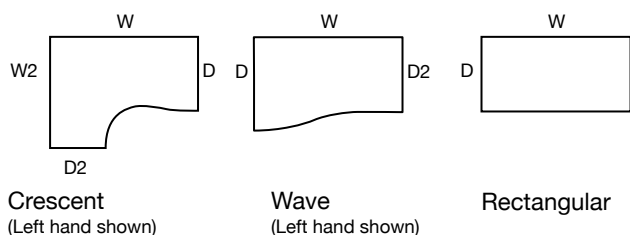

DOMINOBEAM DESKS

JAN 2020

DOMINOBEAM

DominoBeam provides a complete cable managed solution. The innovative design features a shared leg frame with removable cover plates to conceal cables and wiring.

CABLE MANAGED SOLUTION

FEATURES & DETAILS

DESK SHAPES

SPECIFICATION

- 25mm desk top made from grade E1 melamine faced high density particle board.
- A round corner leg features on the crescent desk only.
- Height levelling feet as standard.
- Heavy duty centre rails provide extra rigidity.
- An additional modesty panel is available to purchase separately.