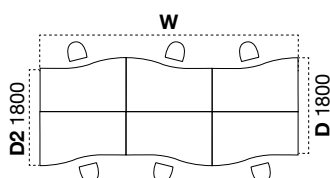

Option C

Please add your wave hand options to your code when ordering **A, B or C** eg: AUSW12S6A

Please note add the wave hand code before the finish option codes.

- Available
- Not Available