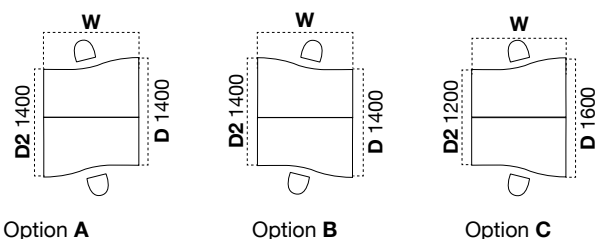

AURABENCH

SET OF PLUS 2 DESKS (AVAILABLE IN 600 & 800 DEEP)

You can add a plus 2 desk to extend any configuration and create a cost effective run of desks.

- Available
- Not Available

WAVE DESK

W x H (mm) (See D x D2 below)		Code	QS	Grp A	RRP
600 Deep					
(1200)	1200 x 740	AUSW12P2	○	●	£796.86
(1400)	1400 x 740	AUSW14P2	○	●	£822.56
(1600)	1600 x 740	AUSW16P2	○	●	£848.25
(1800)	1800 x 740	AUSW18P2	○	●	£874.01
800 Deep					
(1200)	1200 x 740	AUWV12P2	○	●	£899.62
(1400)	1400 x 740	AUWV14P2	○	●	£925.34
(1600)	1600 x 740	AUWV16P2	○	●	£951.01
(1800)	1800 x 740	AUWV18P2	○	●	£976.79

WAVE HAND OPTIONS

600 Deep

Option A

Option B

Option C