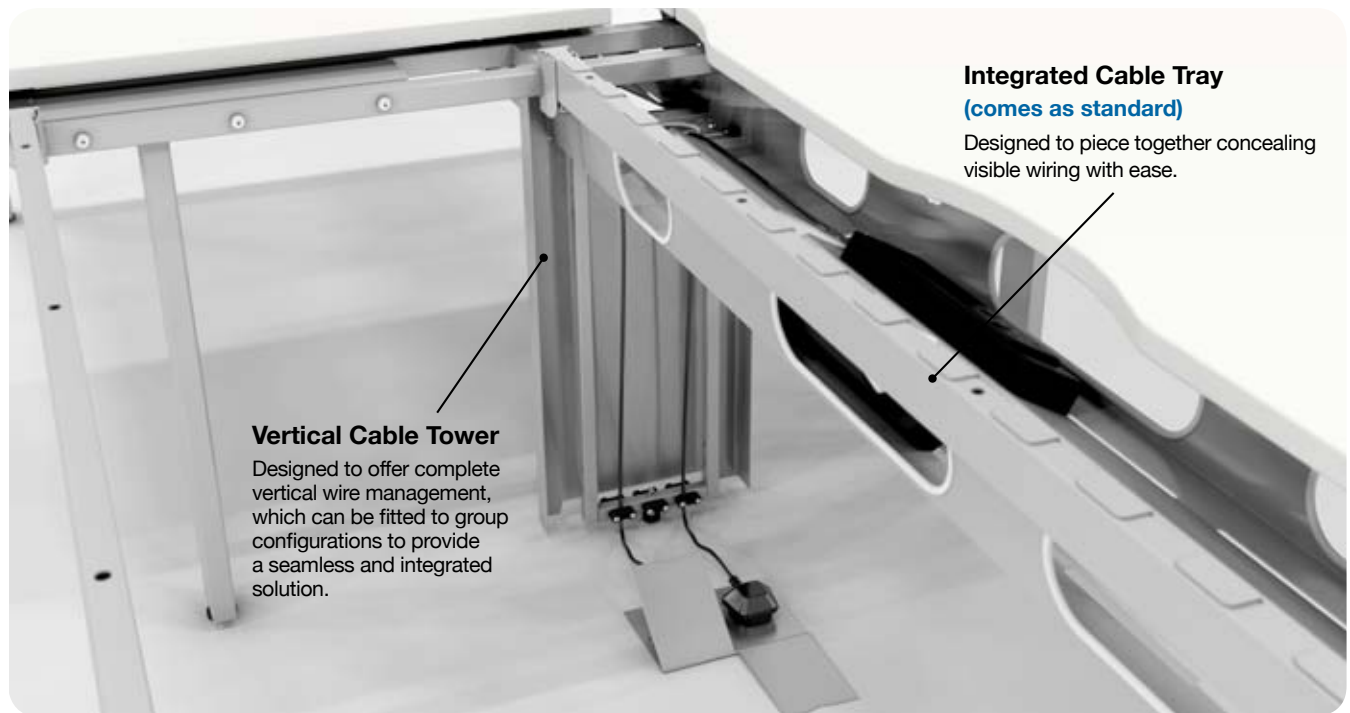

Vertical Cable Tower

Integrated Cable Tray
(comes as standard)

Flat Integrated Cable Tray

Cable Tray Linking Unit

Cable Management	Description	Colour	Code	QS	Grp A	RRP
Vertical Cable Tower	Designed to offer complete vertical wire management. To be fitted to any join where integrated horizontal cable management is present. Not suitable for use on the single desk.	Silver, White	AUCTOWERS	○	●	£165.40
Integrated Cable Tray (comes as standard)	Designed to piece together for a perfect result. The integrated cable tray can be connected with the cable tray linking unit and flat cable tray if required. Not suitable for use on the single desk.	Silver, White				
410mm	1 x 410mm and 1 x 610mm cable tray fits a 1200mm desk.		AUCTRAY410S	○	●	£58.77
610mm	2 x 610mm cable trays fit a 1400mm desk.		AUCTRAY610S	○	●	£65.57
810mm	1 x 810mm and 1 x 610mm cable tray fits a 1600mm desk.		AUCTRAY810S	○	●	£72.40
1010mm	1 x 1010mm and 1 x 610mm cable tray fits an 1800mm desk.		AUCTRAY1010S	○	●	£79.20
Flat Integrated Cable Tray, 400mm	The flat integrated cable tray is designed to place large electrical items such as network devices or transformer plugs. Not suitable for use on the single desk.	Silver, White	AUCTRAYF400S	○	●	£58.77
Cable Tray Linking Unit, 180mm (Required to be used with Vertical Cable Tower)	Designed to be positioned above a vertical cable tower to neatly guide the wires through to the cable tower. Not suitable for use on the single desk.	Silver, White	AUCTRAYLINKS	○	●	£31.51