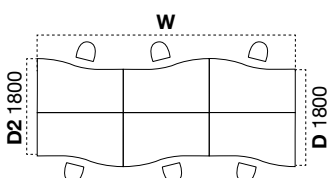

AURABENCH

SET OF 6 DESKS (AVAILABLE IN 600 & 800 DEEP)

- Available
- Not Available

WAVE DESK

W x H (mm) (See D x D2 below)	Code	QS	Grp A	RRP
600 Deep				
(1200) 3600 x 740	AUSW12S6	○	●	£2492.93
(1400) 4200 x 740	AUSW14S6	○	●	£2570.03
(1600) 4800 x 740	AUSW16S6	○	●	£2647.10
(1800) 5400 x 740	AUSW18S6	○	●	£2724.38
800 Deep				
(1200) 3600 x 740	AUWV12S6	○	●	£2814.37
(1400) 4200 x 740	AUWV14S6	○	●	£2891.53
(1600) 4800 x 740	AUWV16S6	○	●	£2968.54
(1800) 5400 x 740	AUWV18S6	○	●	£3045.88

WAVE HAND OPTIONS

600 Deep

800 Deep

Option B

Please add your wave hand options to your code when ordering **A, B or C** eg: AUSW12S6A

Please note add the wave hand code before the finish option codes.

- Available
- Not Available

RECTANGULAR DESK

W x D x H (mm)	Code	QS	Grp A	RRP
600 Deep				
(1200) 3600 x 1200 x 740	AURS12S6	○	●	£2434.97
(1400) 4200 x 1200 x 740	AURS14S6	○	●	£2512.07
(1600) 4800 x 1200 x 740	AURS16S6	○	●	£2589.14
(1800) 5400 x 1200 x 740	AURS18S6	○	●	£2666.42
800 Deep				
(1200) 3600 x 1600 x 740	AURE12S6	○	●	£2756.59
(1400) 4200 x 1600 x 740	AURE14S6	○	●	£2833.75
(1600) 4800 x 1600 x 740	AURE16S6	○	●	£2910.76
(1800) 5400 x 1600 x 740	AURE18S6	○	●	£2988.10