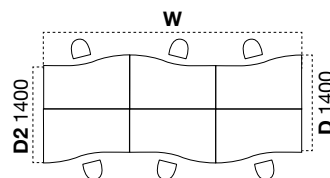

AURABENCH

SET OF 6 DESKS (AVAILABLE IN 600 & 800 DEEP)

- Available
- Not Available

WAVE DESK

W x H (mm) (See D x D2 below)	Code	QS	Grp A	RRP
600 Deep				
(1200) 3600 x 740	AUSW12S6	○	●	£2492.93
(1400) 4200 x 740	AUSW14S6	○	●	£2570.03
(1600) 4800 x 740	AUSW16S6	○	●	£2647.10
(1800) 5400 x 740	AUSW18S6	○	●	£2724.38
800 Deep				
(1200) 3600 x 740	AUWV12S6	○	●	£2814.37
(1400) 4200 x 740	AUWV14S6	○	●	£2891.53
(1600) 4800 x 740	AUWV16S6	○	●	£2968.54
(1800) 5400 x 740	AUWV18S6	○	●	£3045.88

WAVE HAND OPTIONS

600 Deep

Option C

800 Deep

Please add your wave hand options to your code when ordering **A, B or C** eg: AUSW12S6A

Please note add the wave hand code before the finish option codes.

- Available
- Not Available

RECTANGULAR DESK

W x D x H (mm)	Code	QS	Grp A	RRP
600 Deep				
(1200) 3600 x 1200 x 740	AURS12S6	○	●	£2434.97
(1400) 4200 x 1200 x 740	AURS14S6	○	●	£2512.07
(1600) 4800 x 1200 x 740	AURS16S6	○	●	£2589.14
(1800) 5400 x 1200 x 740	AURS18S6	○	●	£2666.42
800 Deep				
(1200) 3600 x 1600 x 740	AURE12S6	○	●	£2756.59
(1400) 4200 x 1600 x 740	AURE14S6	○	●	£2833.75
(1600) 4800 x 1600 x 740	AURE16S6	○	●	£2910.76
(1800) 5400 x 1600 x 740	AURE18S6	○	●	£2988.10