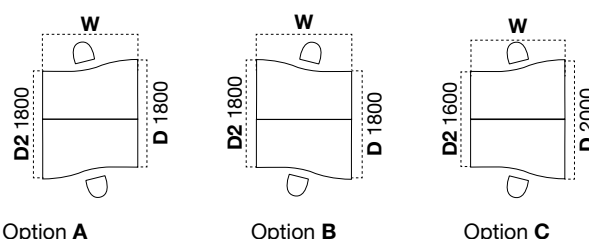

800 Deep

Option A

Option B

Option C

Please add your wave hand options to your code when ordering **A, B or C** eg: AUSW12P2**A**

Please note add the wave hand code before the finish option codes.

- Available
- Not Available

RECTANGULAR DESK

W x D x H (mm)		Code	QS	Grp A	RRP
600 Deep					
(1200)	1200 x 1200 x 740	AURS12P2	○	●	£777.54
(1400)	1400 x 1200 x 740	AURS14P2	○	●	£803.24
(1600)	1600 x 1200 x 740	AURS16P2	○	●	£828.93
(1800)	1800 x 1200 x 740	AURS18P2	○	●	£854.69
800 Deep					
(1200)	1200 x 1600 x 740	AURE12P2	○	●	£880.36
(1400)	1400 x 1600 x 740	AURE14P2	○	●	£906.08
(1600)	1600 x 1600 x 740	AURE16P2	○	●	£931.75
(1800)	1800 x 1600 x 740	AURE18P2	○	●	£957.53