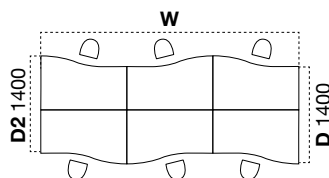

AURABENCH

SET OF 6 DESKS (AVAILABLE IN 600 & 800 DEEP)

- Available
- Not Available

WAVE DESK

W x H (mm) (See D x D2 below)	Code	QS	Grp A	RRP
600 Deep				
(1200) 3600 x 740	AUSW12S6	○	●	£2492.93
(1400) 4200 x 740	AUSW14S6	○	●	£2570.03
(1600) 4800 x 740	AUSW16S6	○	●	£2647.10
(1800) 5400 x 740	AUSW18S6	○	●	£2724.38
800 Deep				
(1200) 3600 x 740	AUWV12S6	○	●	£2814.37
(1400) 4200 x 740	AUWV14S6	○	●	£2891.53
(1600) 4800 x 740	AUWV16S6	○	●	£2968.54
(1800) 5400 x 740	AUWV18S6	○	●	£3045.88

WAVE HAND OPTIONS

600 Deep

Option B

800 Deep

Please add your wave hand options to your code when ordering **A, B or C** eg: AUSW12S6A

Please note add the wave hand code before the finish option codes.

- Available
- Not Available

RECTANGULAR DESK

W x D x H (mm)	Code	QS	Grp A	RRP
600 Deep				
(1200) 3600 x 1200 x 740	AURS12S6	○	●	£2434.97
(1400) 4200 x 1200 x 740	AURS14S6	○	●	£2512.07
(1600) 4800 x 1200 x 740	AURS16S6	○	●	£2589.14
(1800) 5400 x 1200 x 740	AURS18S6	○	●	£2666.42
800 Deep				
(1200) 3600 x 1600 x 740	AURE12S6	○	●	£2756.59
(1400) 4200 x 1600 x 740	AURE14S6	○	●	£2833.75
(1600) 4800 x 1600 x 740	AURE16S6	○	●	£2910.76
(1800) 5400 x 1600 x 740	AURE18S6	○	●	£2988.10