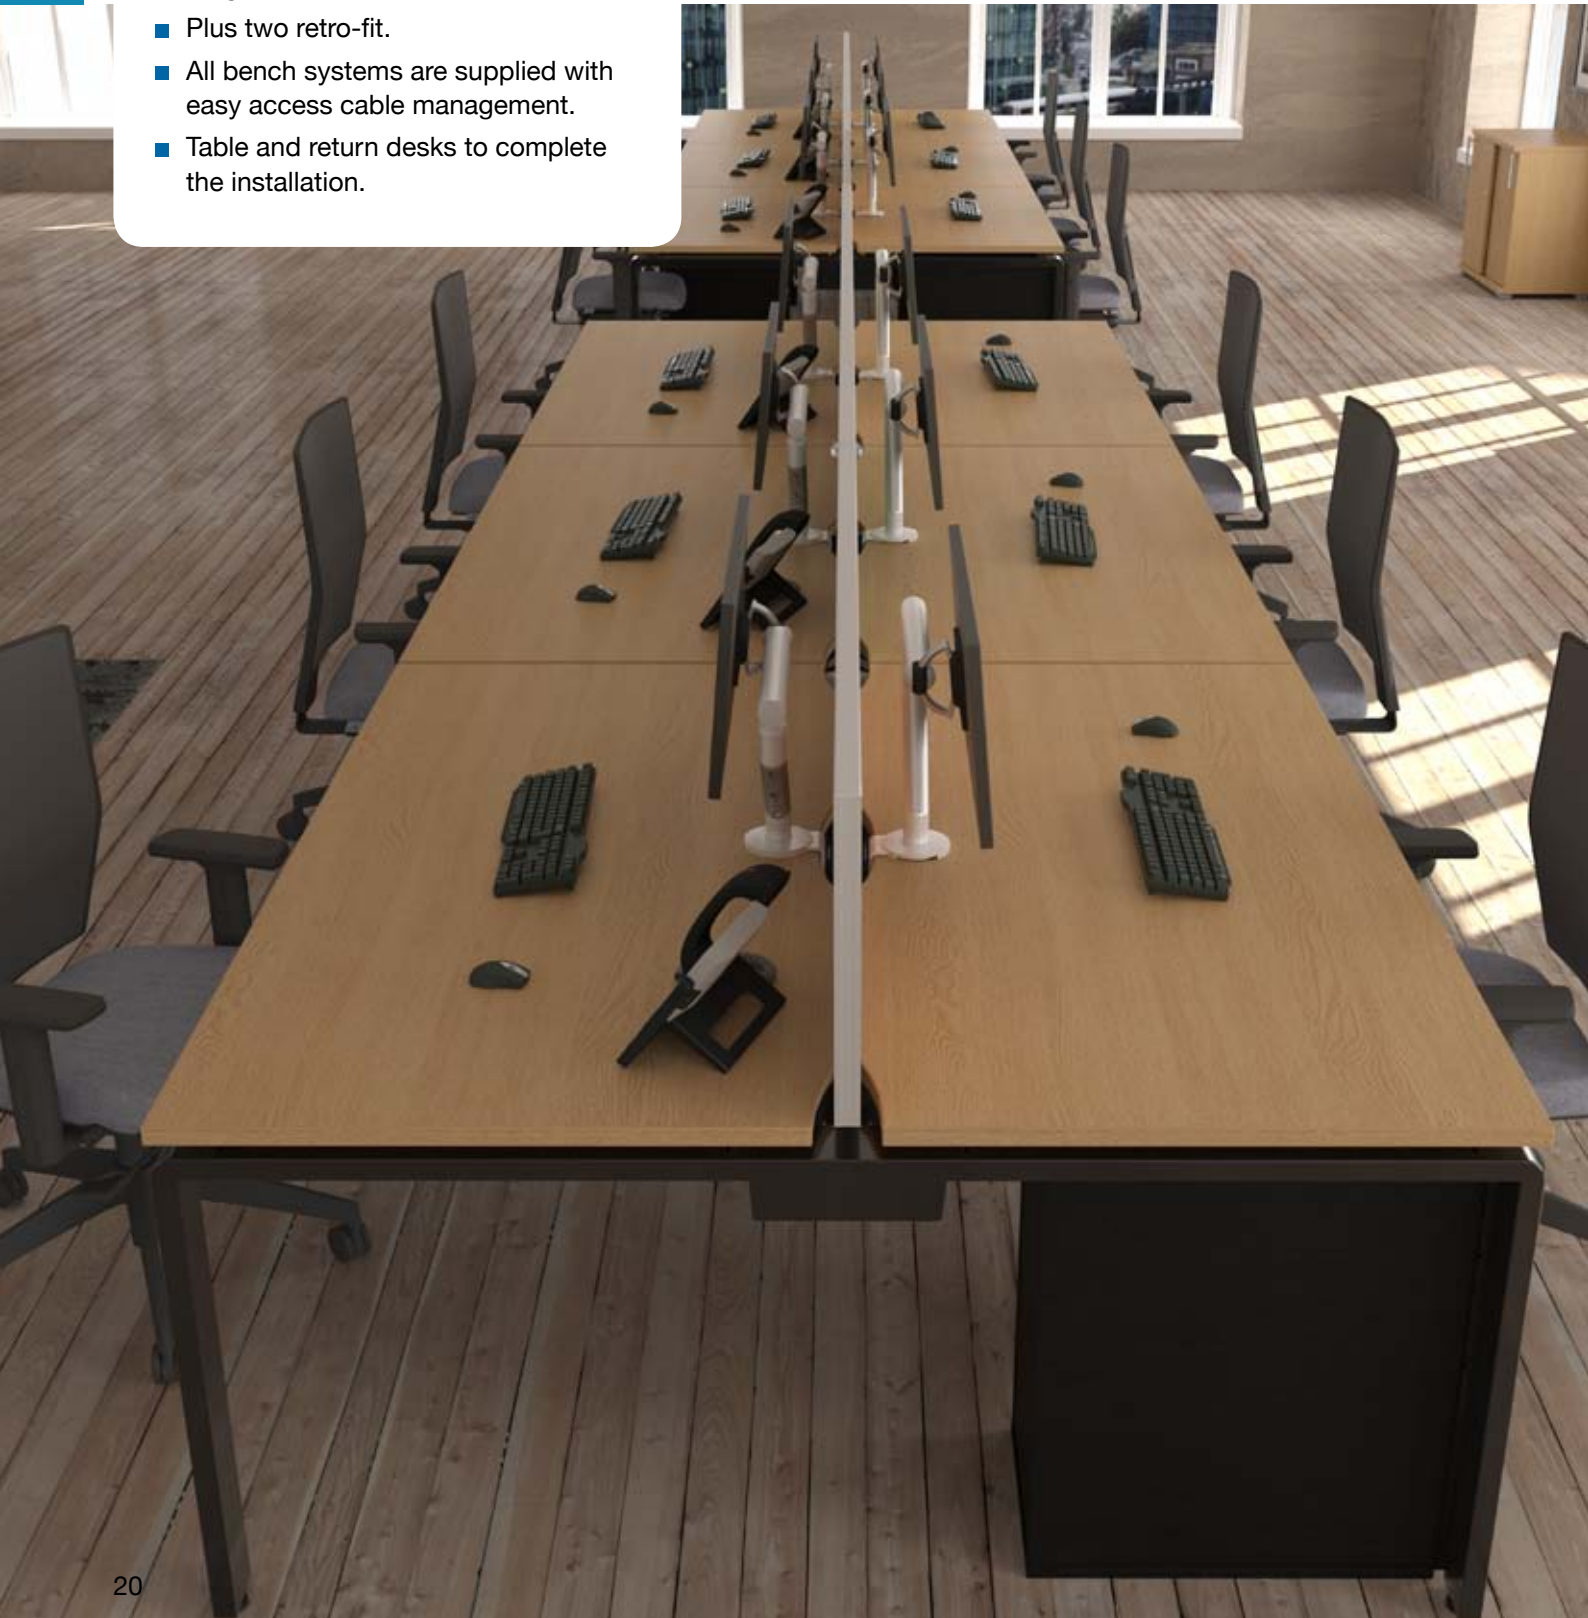

AURABENCH BENCH DESKS

JAN 2020

AURABENCH

A floating top bench system ideal for collaborative workspaces, or large open plan environments. The AuraBench system offers sleek styling with robust build quality, and the flexibility to grow with your business.

FLEXIBILITY TO GROW

- Single desk or 2,4,6,8 bench.
- Plus two retro-fit.
- All bench systems are supplied with easy access cable management.
- Table and return desks to complete the installation.

Below: AuraBench rectangular set of 6, shown in light oak with black frames and black narrow pedestals. Also features Executive triple toolrail screens and Mouton task chairs.

FEATURES & DETAILS

SPECIFICATION

- Floating desktop design made from 25mm grade E1 melamine faced high density particle board.
- The intermediate leg adds extra strength and support.
- Height levelling feet as standard.
- A scallop design is featured at the rear of each desk.