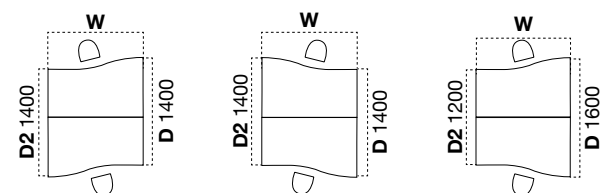

AURABENCH

SET OF 2 DESKS (AVAILABLE IN 600 & 800 DEEP)

- Available
- Not Available

WAVE DESK

W x H (mm) (See D x D2 below)	Code	QS	Grp A	RRP
600 Deep				
(1200) 1200 x 740	AUSW12S2	○	●	£899.21
(1400) 1400 x 740	AUSW14S2	○	●	£924.91
(1600) 1600 x 740	AUSW16S2	○	●	£950.60
(1800) 1800 x 740	AUSW18S2	○	●	£976.36
800 Deep				
(1200) 1200 x 740	AUWV12S2	○	●	£1015.13
(1400) 1400 x 740	AUWV14S2	○	●	£1040.85
(1600) 1600 x 740	AUWV16S2	○	●	£1066.52
(1800) 1600 x 740	AUWV18S2	○	●	£1092.30

WAVE HAND OPTIONS

600 Deep

Option A

Option B

Option C