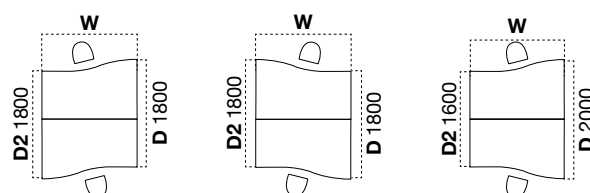

800 Deep

Option A

Option B

Option C

Please add your wave hand options to your code when ordering **A, B or C** eg: AUSW12S2A

Please note add the wave hand code before the finish option codes.