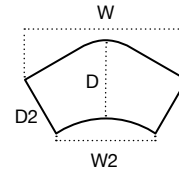

### DESK SHAPES

Crescent Conference  
(Left hand shown)

Rectangular

Double Wave Bow

Delta

### DESK SPECIFICATION

- 25mm desk top made from grade E1 melamine faced high density particle board.
- 18mm modesty panels.