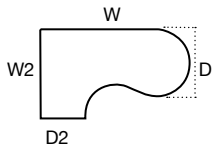

FEATURES & DETAILS

DESK SHAPES

Crescent Conference
(Left hand shown)