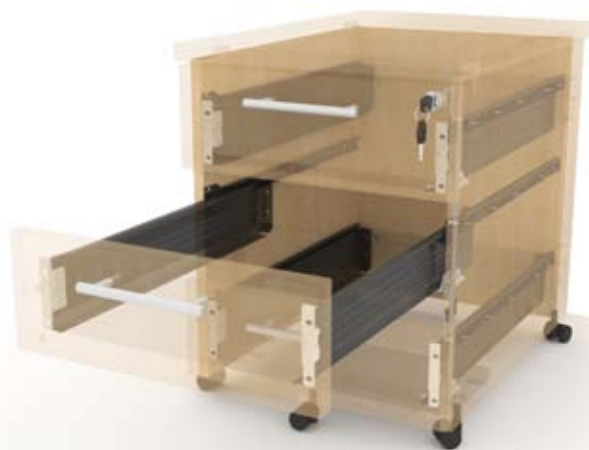

ATMOSPHERE

PEDESTALS

All Atmosphere pedestals come with metal to metal fixings and metal drawers adding extra durability and strength.

Atmosphere pedestals also include an in-built anti-tilt mechanism for safety.